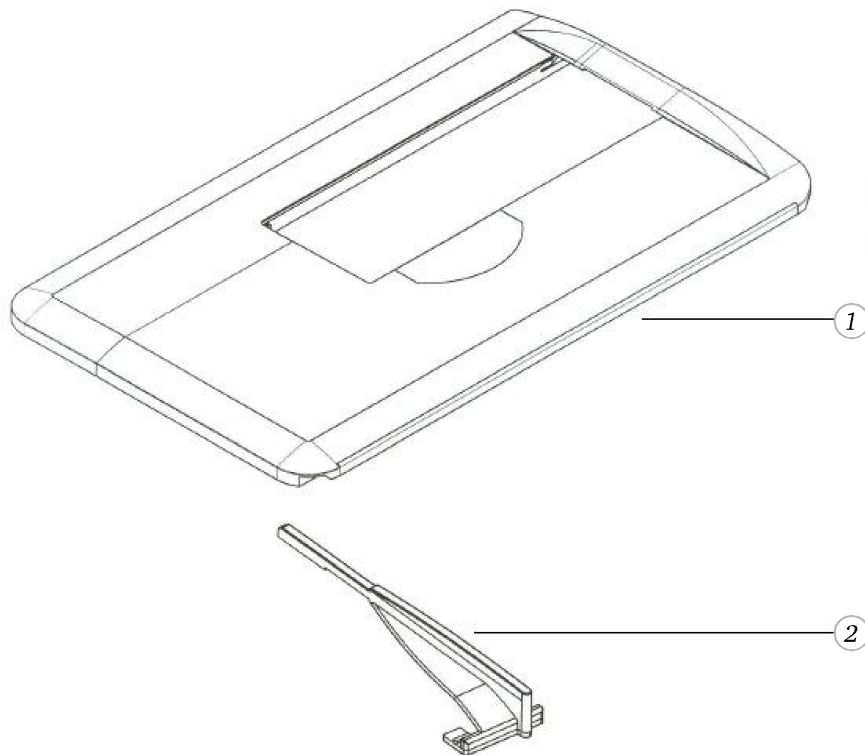

Sewing platform

Pos	Item number	Description
1	0303475101	SEWING TABLE TRANSPARENT
2	0079475100	SEAM GUIDE