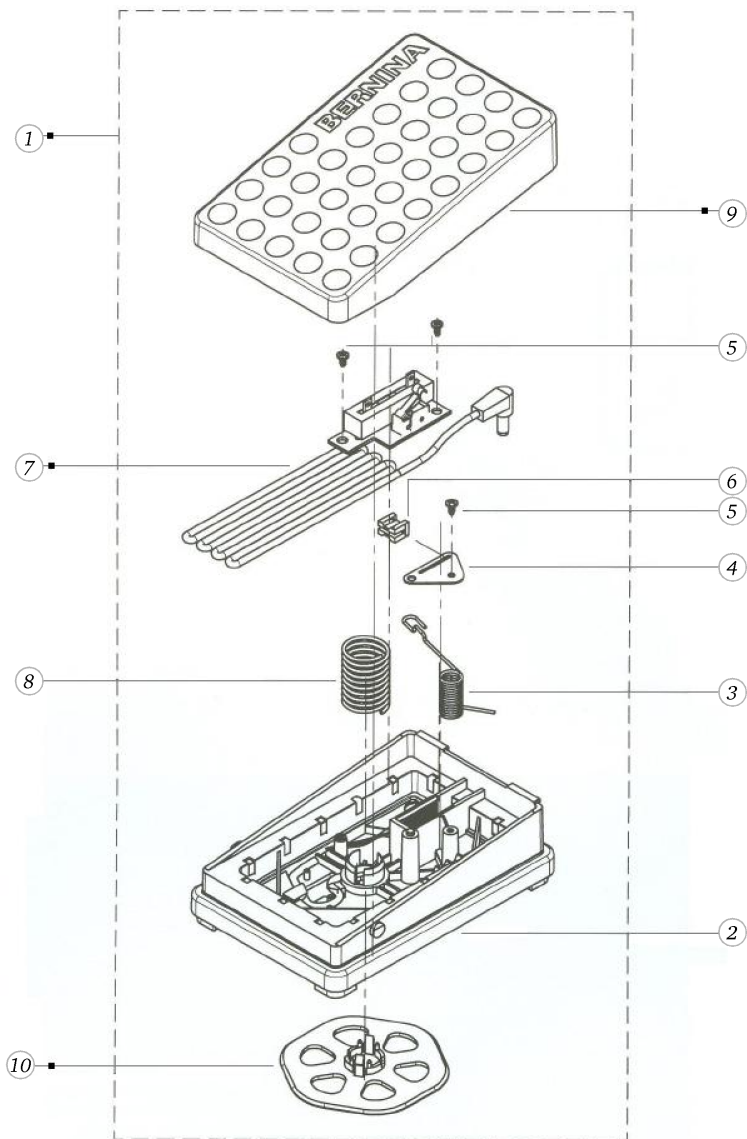

Pos	Item number	Description
1	0089267200	Foot Controller Cpl
2	0089275000	Foot Controller Bottom
3	0049035200	Torsion Spring
4	0048995000	Cover Sheet
5	0023345000	Screw Pan Head Pt 3 x 8 WN1452 - BN20138 Art-No. 3216015
6	0048985100	Slider
7	0049447101	PRINT CPL. FOOTCONTROL
8	0303225000	SPRING
9	0089285000	Foot Controller Cover
10	0079875201	Wire Plate