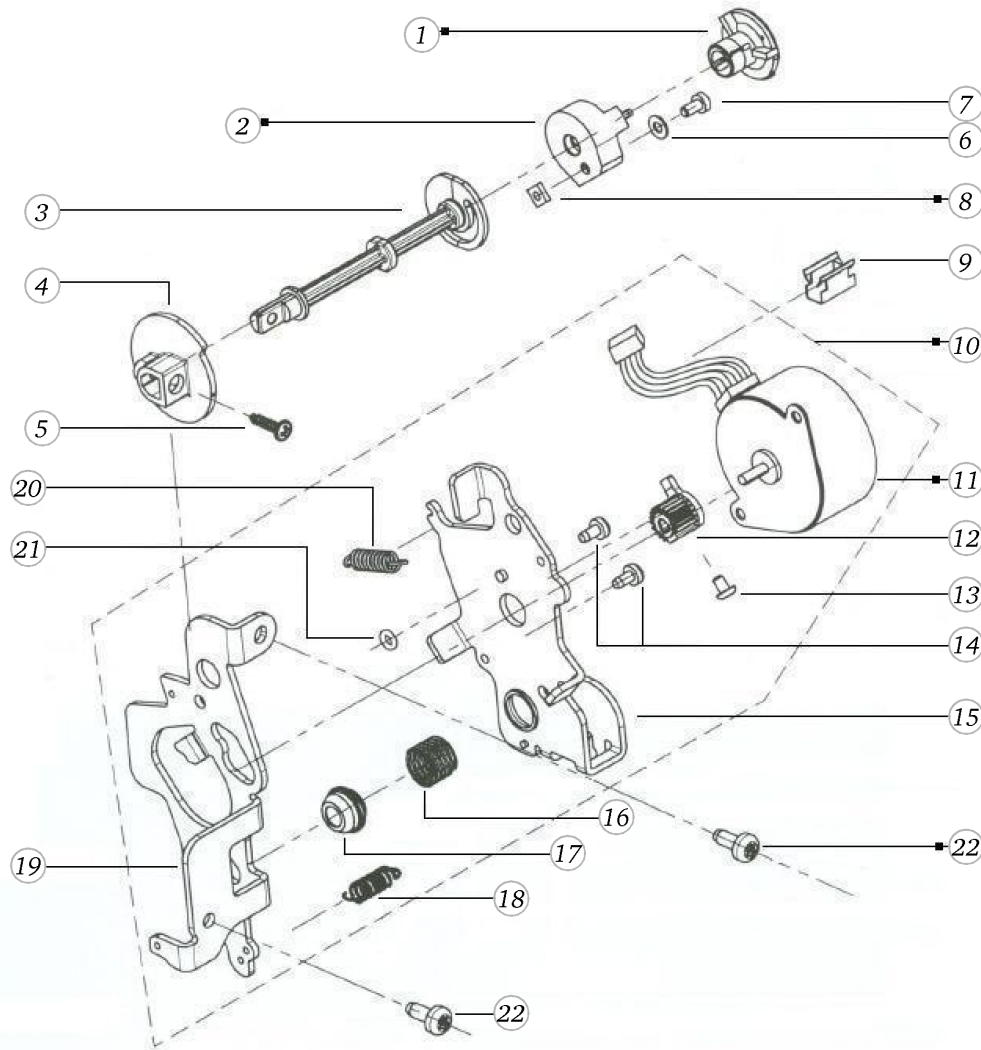

Hook driving system

Pos	Item number	Description
1	0304497001	HOOK DRIVE CRANK CPL.
2	0312225000	HOOK DRIVE CRANK
3	0301995000	WASHER
4	0078865035	Socket Pan Head Thread Forming Screws M3x10 DIN7500 - BN13916 Art-No. 2027550
5	0049397000	CRANK ARM CPL
6	23228653++	WASHER 7.2x12x0.1
7	23501753++	Circlip For Shafts d1 5 DIN6799 - BN809 Art- No.1284665
8	0301575200	TOOTHED RACK FORK
9	22952023++	WASHER
10	23225753++	Curved Spring Washers M3 DIN 137 A - BN795 Art- No. 1280317
11	0032465008	Socket Button Head Screws M3x4.5 screw head after BN6404

Stitch length motor

Pos	Item number	Description
1	0088607100	CAP CPL.
2	0078315100	ADJUSTING SUPPORT
3	0301585100	ROTATION CONNECTOR
4	0078285100	ADJUSTMENT CAM
5	0023345001	TORX SCREW
6	22951923++	Flat Washer d3.2/D 7xs0.5
7	0077525031	Head Cap Screw Torx M3x6 ISO 14580 - BN4850 Art-No. 1145929
8	22683623++	4 SIDED NUT
9	0048315000	Clamp
10	0303117300	STEPPING MOTOR SL CPL.
11	0078355202	STEPPING MOTOR SL
12	0078085100	PINION
13	0078665031	Hexalobular Socket Set Screws M3x4 ISO 4026 - BN11493 Art-No. 3060200
14	0078865033	Socket Pan Head Thread Forming Screws M3x6 DIN7500 - BN13916 Art-No. 2027534
15	0303075000	MOTOR SUPPORT SHEET
16	0078565000	SPRING
17	0078545000	Bearing
18	0306905000	Spring
19	0088295200	SUPPORT SHEET
20	25629203++	Spring
21	0030735006	o-ring seal D4.5/d2 70ShoreA NBR DIN3771
22	0078865043	Socket Pan Head Thread Forming Screws M4x10 DIN7500 - BN13916 Art-No. 2027593