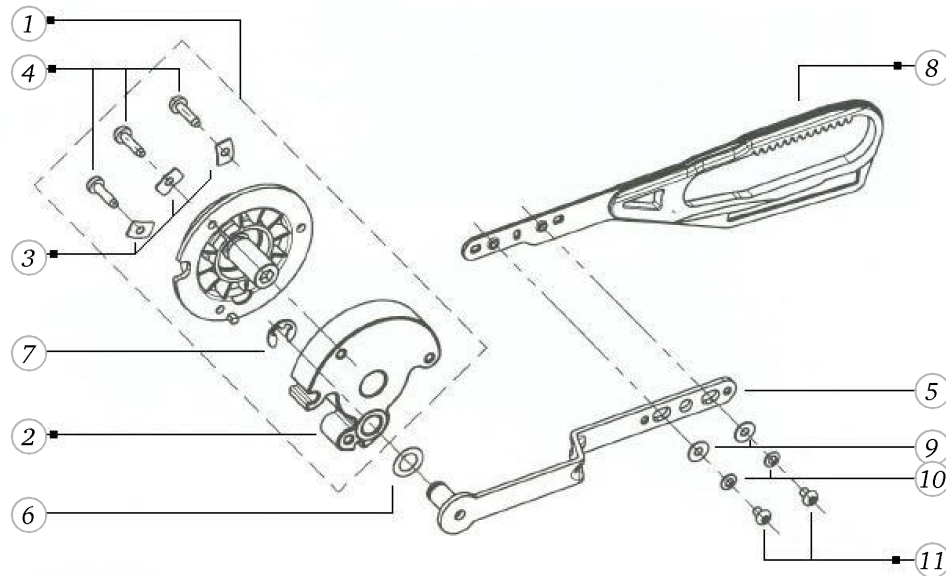

Hook driving system

Pos	Item number	Description
1	0304497001	HOOK DRIVE CRANK CPL.
2	0312225000	HOOK DRIVE CRANK
3	0301995000	WASHER
4	0078865035	Socket Pan Head Thread Forming Screws M3x10 DIN7500 - BN13916 Art-No. 2027550
5	0049397000	CRANK ARM CPL
6	23228653++	WASHER 7.2x12x0.1
7	23501753++	Circlip For Shafts d1 5 DIN6799 - BN809 Art- No.1284665
8	0301575200	TOOTHED RACK FORK
9	22952023++	WASHER
10	23225753++	Curved Spring Washers M3 DIN 137 A - BN795 Art- No. 1280317
11	0032465008	Socket Button Head Screws M3x4.5 screw head after BN6404