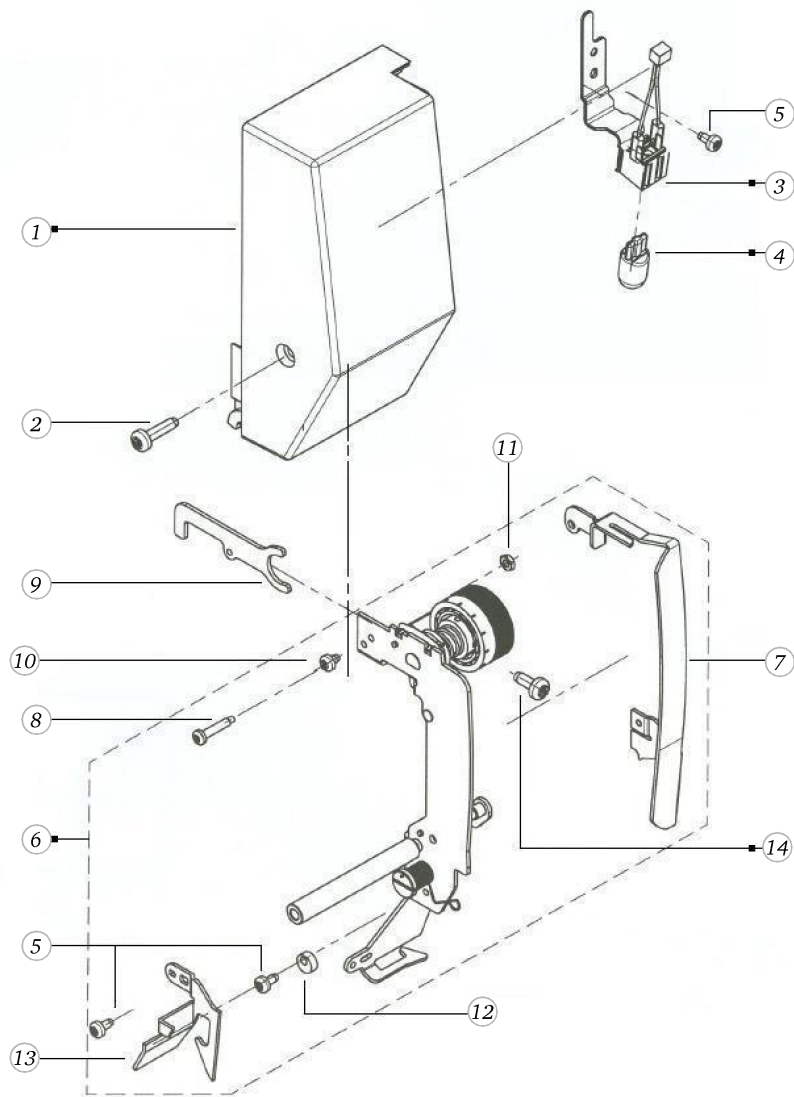

activa 125 / 135 / 145

Thread tension (activa 125)

Pos	Item number	Description
1	0048937115	FRONT COVER ASSEMBLE A125 BT
2	0078865045	Socket Pan Head Thread Forming Screws M4x16 DIN7500 - BN13916 Art-No. 2027615
3	0049987000	SEWING LIGHT CPL
4	0075355000	LAMP LC-12-5-A
4	0075355100	Lamp LC12-5
5	0078865033	Socket Pan Head Thread Forming Screws M3x6 DIN7500 - BN13916 Art-No. 2027534
6	0049417700	take up lever cover cpl. standard
7	0079505300	TAKE-UP-LEVER COVER
8	0300295100	ADJUSTING SCREW
9	0049325200	RELEASE FORK
10	0032465007	Socket Button Head Screws M3x 4 ISO 7380-1 - BN6404 Art-No. 3148111
11	22502013++	Hex Jam Nut M3 Din439b
12	0079565000	BUFFER BLOCK
13	0079515000	COVER REGULATOR
14	0078865043	Socket Pan Head Thread Forming Screws M4x10 DIN7500 - BN13916 Art-No. 2027593

activa 125 / 135 / 145

Thread tension (activa 135 / 135 PE)

Pos	Item number	Description
1	0048937202	HEAD COVER ASSEMBLED ACTIVA 135
2	0078865045	Socket Pan Head Thread Forming Screws M4x16 DIN7500 - BN13916 Art-No. 2027615
3	0049987000	SEWING LIGHT CPL
4	0075355000	LAMP LC-12-5-A
4	0075355100	Lamp LC12-5
5	0078865033	Socket Pan Head Thread Forming Screws M3x6 DIN7500 - BN13916 Art-No. 2027534
6	0049417700	take up lever cover cpl. standard
7	0079505300	TAKE-UP-LEVER COVER
8	0300295100	ADJUSTING SCREW
9	0049325200	RELEASE FORK
10	0032465007	Socket Button Head Screws M3x 4 ISO 7380-1 - BN6404 Art-No. 3148111
11	22502013++	Hex Jam Nut M3 Din439b
12	0079565000	BUFFER BLOCK
13	0079515000	COVER REGULATOR
14	0078865043	Socket Pan Head Thread Forming Screws M4x10 DIN7500 - BN13916 Art-No. 2027593