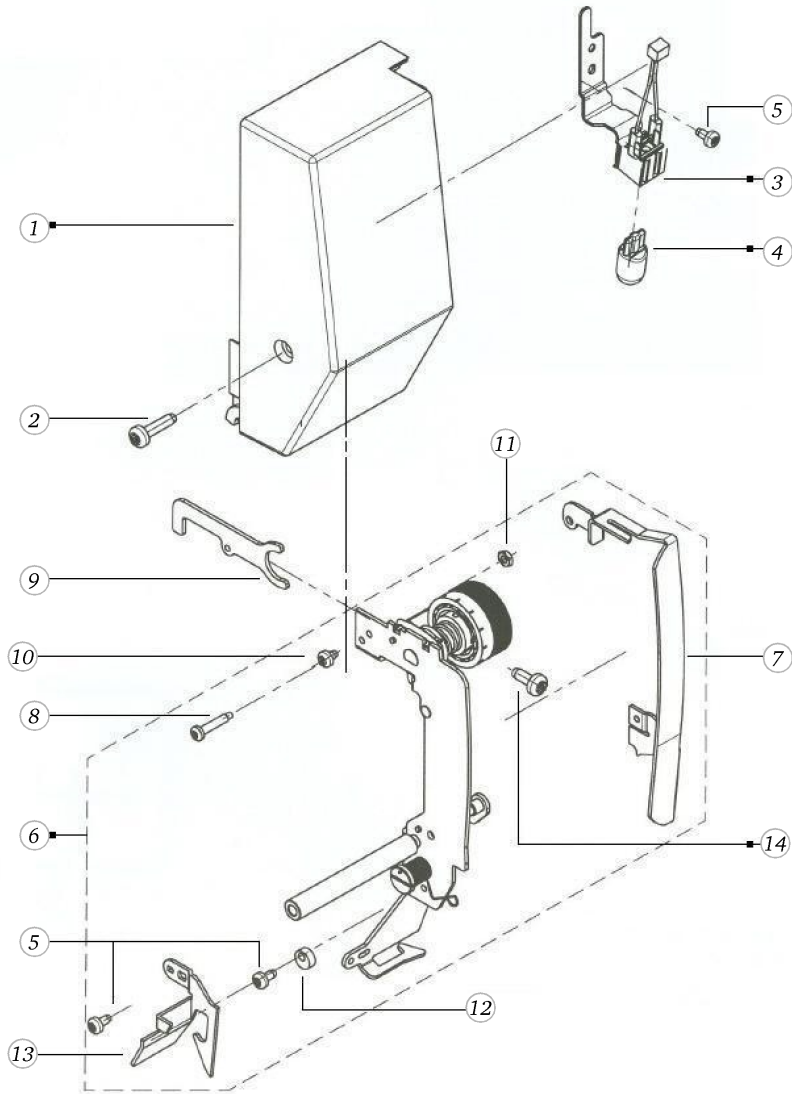

activa 125 / 135 / 145

Thread tension (activa 125)

Pos	Item number	Description
1	0048937115	FRONT COVER ASSEMBLE A125 BT
2	0078865045	Socket Pan Head Thread Forming Screws M4x16 DIN7500 - BN13916 Art-No. 2027615
3	0049987000	SEWING LIGHT CPL
4	0075355000	LAMP LC-12-5-A
4	0075355100	Lamp LC12-5
5	0078865033	Socket Pan Head Thread Forming Screws M3x6 DIN7500 - BN13916 Art-No. 2027534
6	0049417700	take up lever cover cpl. standard
7	0079505300	TAKE-UP-LEVER COVER
8	0300295100	ADJUSTING SCREW
9	0049325200	RELEASE FORK
10	0032465007	Socket Button Head Screws M3x 4 ISO 7380-1 - BN6404 Art-No. 3148111
11	22502013++	Hex Jam Nut M3 Din439b
12	0079565000	BUFFER BLOCK
13	0079515000	COVER REGULATOR
14	0078865043	Socket Pan Head Thread Forming Screws M4x10 DIN7500 - BN13916 Art-No. 2027593