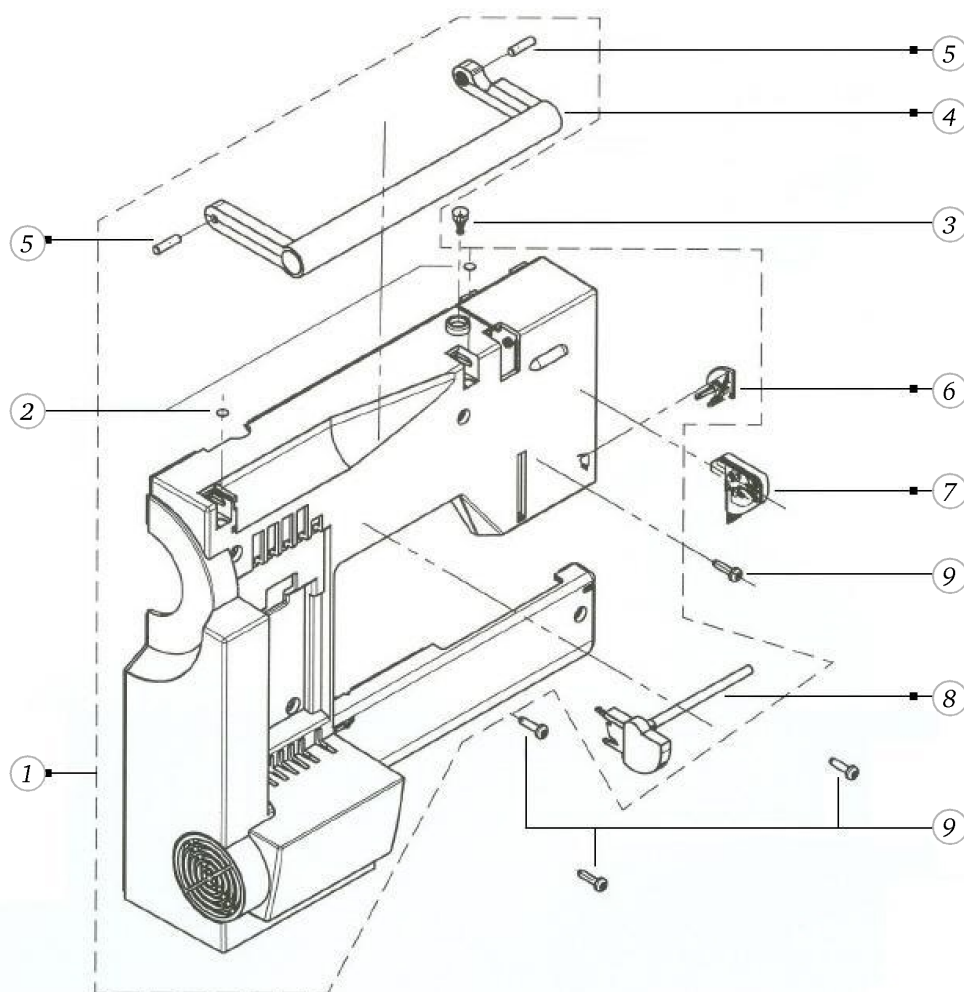

Cover back with handle

Pos	Item number	Description
1	0048927411	REAR COVER ASS. A210 BT
2	0300725000	Bumpons
3	0048497200	BOBBIN WINDER THREAD TENSION CPL.
4	0049015000	HANDLE
5	0302095100	BOLT
6	0301007000	THREAD CUTTER CPL
7	0302077400	THREAD GUIDE CPL.W.COVER
8	0049025101	SPOOL SUPPORT
9	0078865045	Socket Pan Head Thread Forming Screws M4x16 DIN7500 - BN13916 Art-No. 2027615