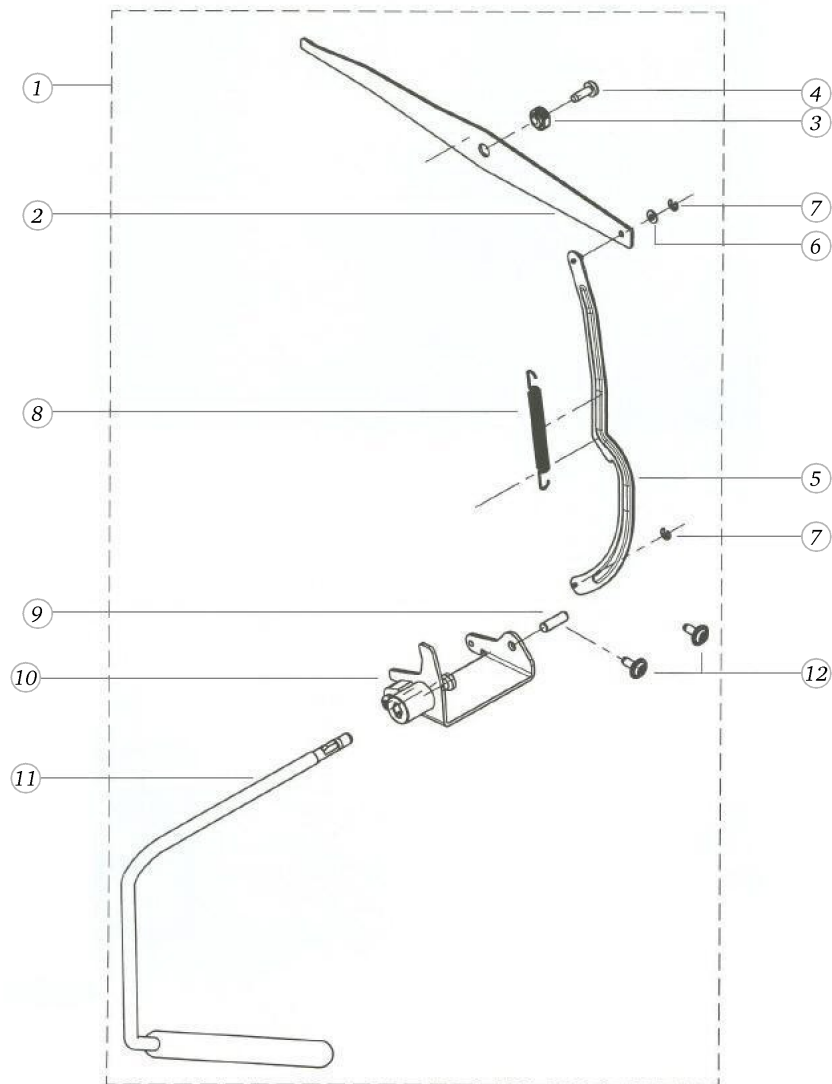

Knee lifter (FHS) Free Hand system

Pos	Item number	Description
1	0301467000	FREE HAND -KIT FHS
2	0301365000	SEESAW
3	0077675100	Eccentric
4	0078865044	Socket Pan Head Thread Forming Screws M4x12 DIN7500 - BN13916 Art-No. 2027607
5	0301477000	CONNECTING STRAP CPL
6	22952013++	Flat Washers M3 ISO 7089 - BN14683 Art-No. 1729241
7	23500853++	Circlips For Shafts d1 2.3 DIN6799 - BN809 Art- No.1284630
8	0078905000	SPRING
9	0082255003	CYLINDRICAL PIN Ø5-h8x16
10	0301347000	FHS BEARING SHEET CPL
11	0016357700	Knee Lifter Lever Cpl.
12	0078885043	Button Head Screw Torx Dt M4x10