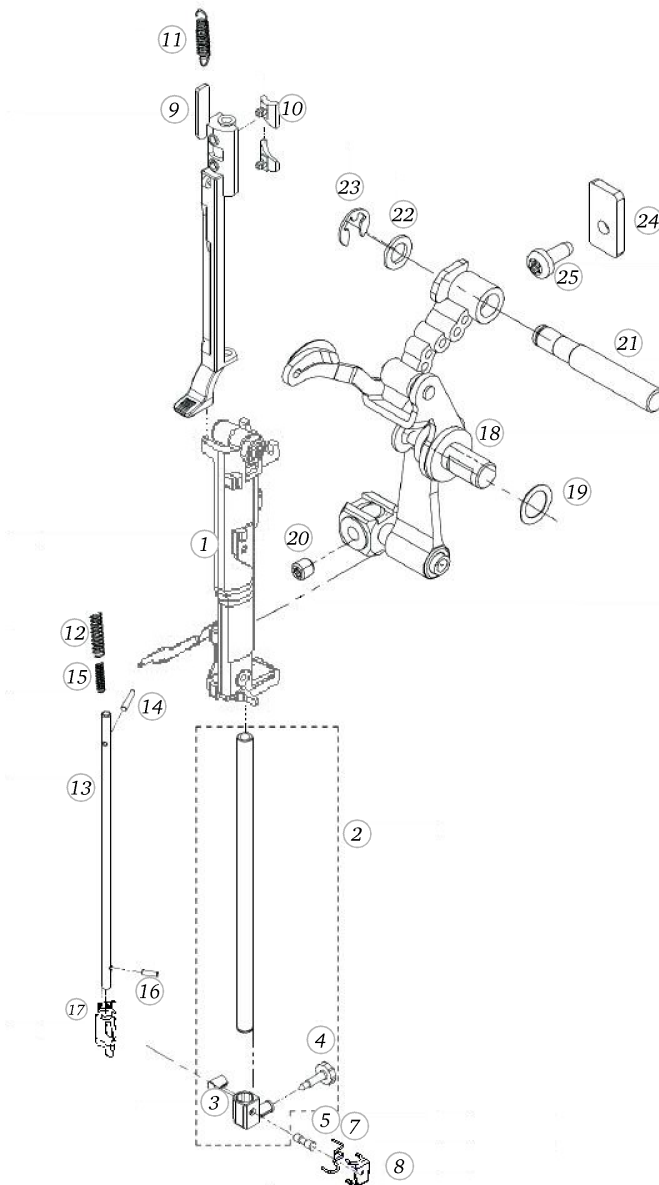

activa 125 / 135 / 145

Support with threading

Pos	Item number	Description
1	0320797001	NEEDLE BAR SUPPORT SET
2	0082087101	NEEDLE BAR CPL. W/O Q2.9
3	0012965200	Spring Husk
4	0082435300	Needle Clamp Screw
4	0082435400	Needle Clamp Screw
5	0082115002	PIN Ø2.20
7	0315035100	THREAD GUIDE
8	0315025000	Clamp
9	0306445100	Thread-up Support
10	0306495000	Curve Inset
11	25625503++	Spring
12	0075965000	Spring -
13	0075747200	Threader Device Cpl.
14	24105643++	Parallel Pin Hardened 2h6x12 BN 858
15	20150113++	Hexagon Socket Set Screw M3x8
16	0075955015	PIN
17	0337927100	threader head packed
18	0087987302	THREAD TAKE UP LEVER CPL.
19	22961743++	WASHER
20	0078685052	Hexalobular Socket Set Screws M5x5
21	0088205000	BOLT
22	23001213++	Flat Washer d6.2xD10xs1
23	23501753++	Circlip For Shafts d1 5 DIN6799 - BN809 Art-No.1284665
24	0049205100	Clamp
25	0078865043	Socket Pan Head Thread Forming Screws M4x10 DIN7500 - BN13916 Art-No. 2027593