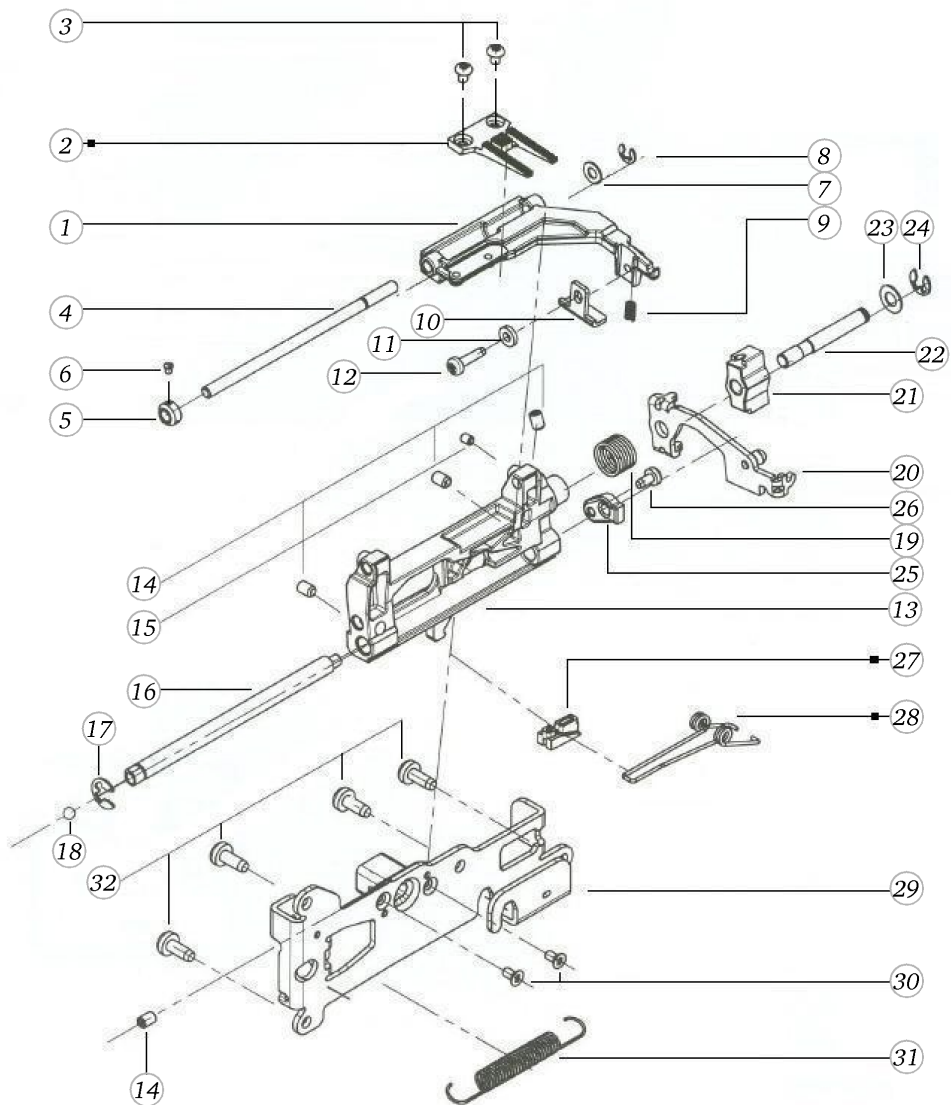

activa 125 / 135 / 145

Feed dog unit

Pos	Item number	Description
28	0301215000	SPRING
29	0049717000	SUPPORT SHEET CPL.
30	0302345032	SCREW
31	0078905000	SPRING
32	0078865043	Socket Pan Head Thread Forming Screws M4x10 DIN7500 - BN13916 Art-No. 2027593