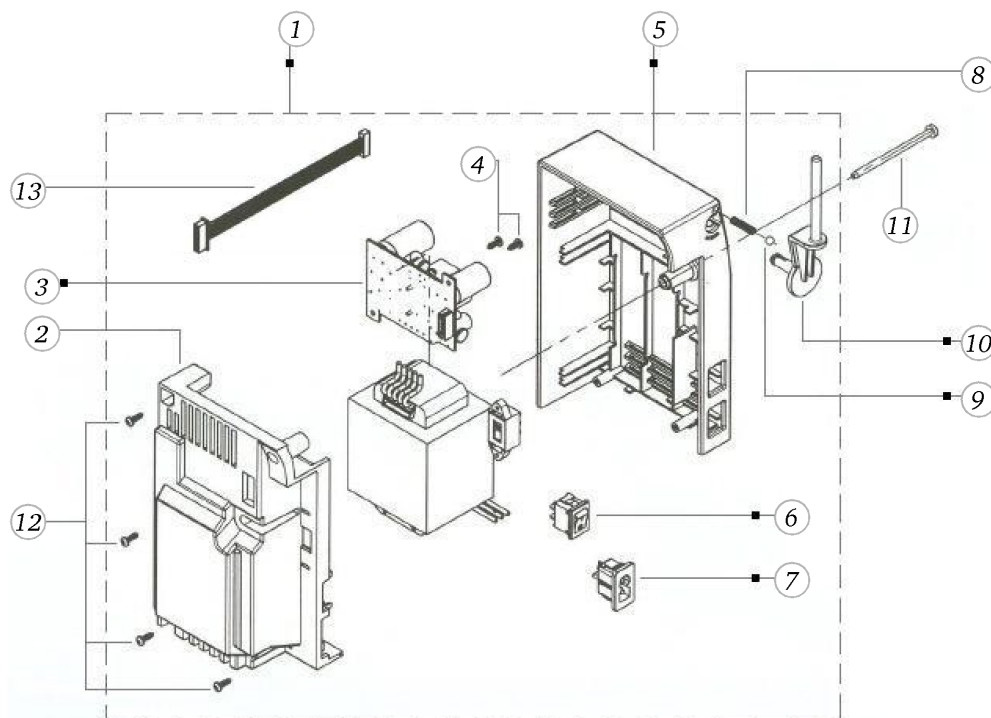

Pos	Item number	Description
1	0307447101	POWER SUPPLY CPL. WITH CABL
2	0306365001	POWER SUPPLY BODY
3	9306377000	L-PRINT CPL.
3	0307447101	POWER SUPPLY CPL. WITH CABL
4	0023345000	Screw Pan Head Pt 3 x 8 WN1452 - BN20138 Art-No. 3216015
5	0301235000	COVER L-PRINT
6	0304745000	I/O-switch vertically
7	0304735000	POWER INLET
8	0325815000	SPRING
9	0011695000	steel ball G40
10	0303355000	SPOOL SUPPORT PIN TURNING
11	0302195001	TORX SCREW DT
12	0023345031	PT-SCREW TORX 3X10 WN1452
13	0006597126	CABLE 8 POL. 110V