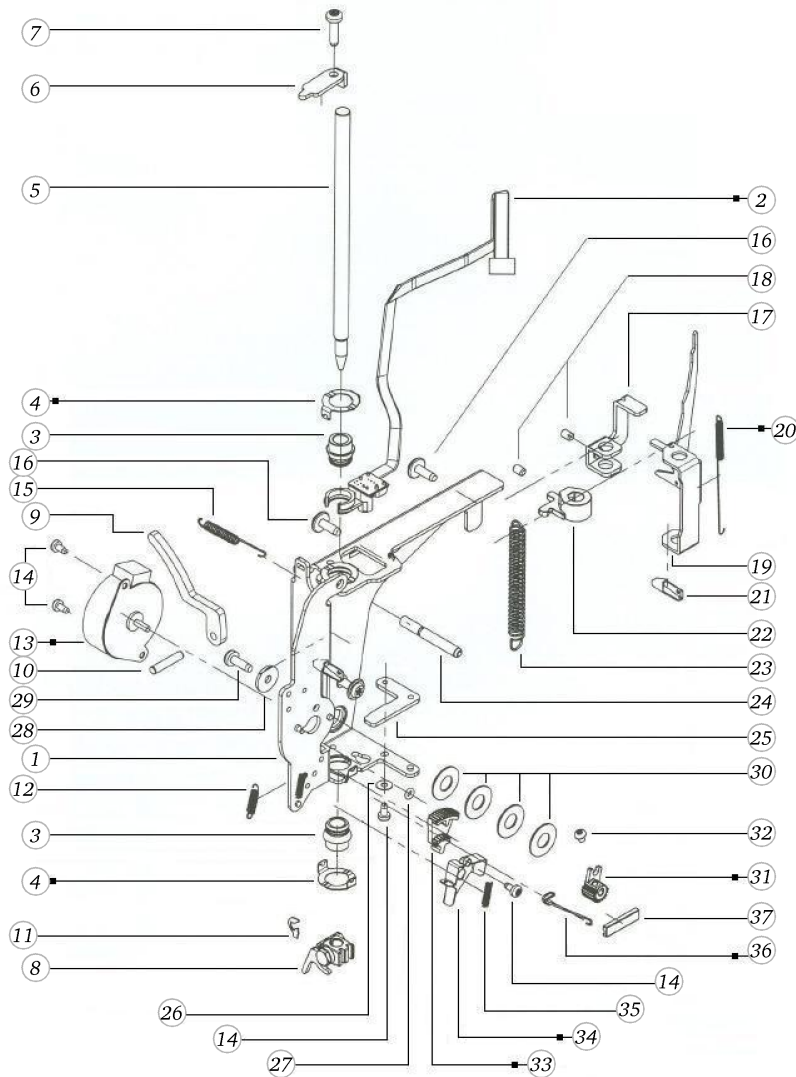

Headplate

Pos	Item number	Description
1	0088065200	HEAD PLATE
2	0159787201	PRINT BUTTONHOLE SENSOR
3	0088105000	CALOTTE BUSHING MACHINED
4	0048875000	Clasp
5	0087335000	PRESSER FOOT BAR 157.5
6	0301285000	CLAMPING SHOE
7	0078865045	Socket Pan Head Thread Forming Screws M4x16 DIN7500 - BN13916 Art-No. 2027615
8	0011177000	CLAMPING PIECE CPL
9	0075685300	LIFTING LEVER
10	24116643++	PIN D 4.0X20
11	0089325000	SAFETY CLIP
12	25625503++	Spring
13	0337875000	STEPPER MOTOR
13	0078355005	STEPPING MOTOR SB
14	0078865033	Socket Pan Head Thread Forming Screws M3x6 DIN7500 - BN13916 Art-No. 2027534
15	0303575200	SPRING
16	0078885043	Button Head Screw Torx Dt M4x10
17	0089225000	LEVER
18	0078665043	Hexalobular Socket Set Screws M4x6 ISO 4026 - BN11493 Art-No. 3060208
19	0088095100	ENGAGING LEVER
20	0303585100	Spring
21	0306255000	Cap
22	0089247000	PRESSER BAR GUIDE CPL
23	0303715000	NFS-SPRING
24	0087145001	BOLT
25	0049075000	ADJUSTING ARM
26	22950713++	WASHER 3.2 X 7 X 0.5
27	0030735006	o-ring seal D4.5/d2 70ShoreA NBR DIN3771
28	22954423++	Flat Washers
29	0078865043	Socket Pan Head Thread Forming Screws M4x10 DIN7500 - BN13916 Art-No. 2027593