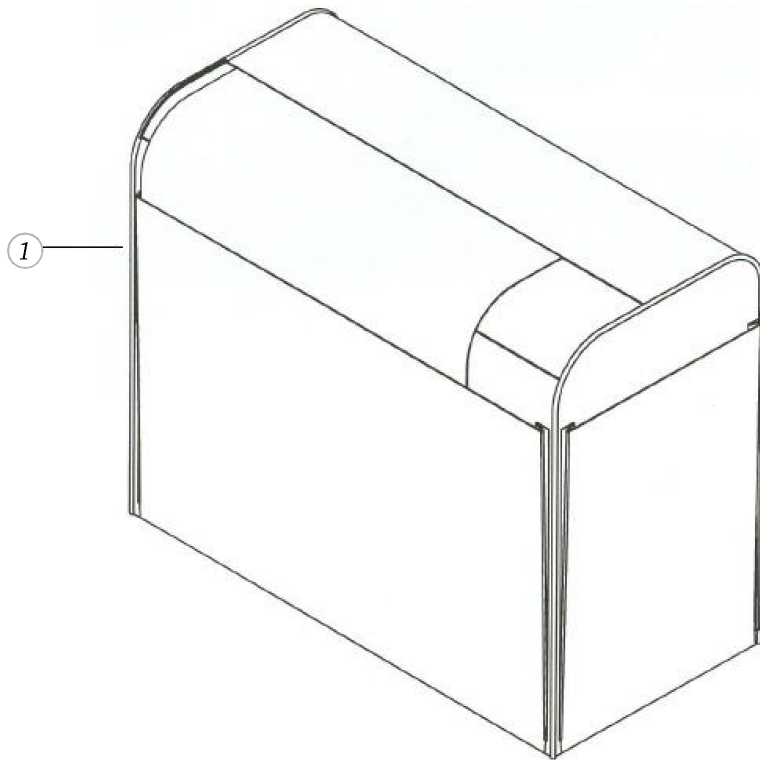

Soft cover

Pos	Item number	Description
1	0304695000	FABRIC HOOD