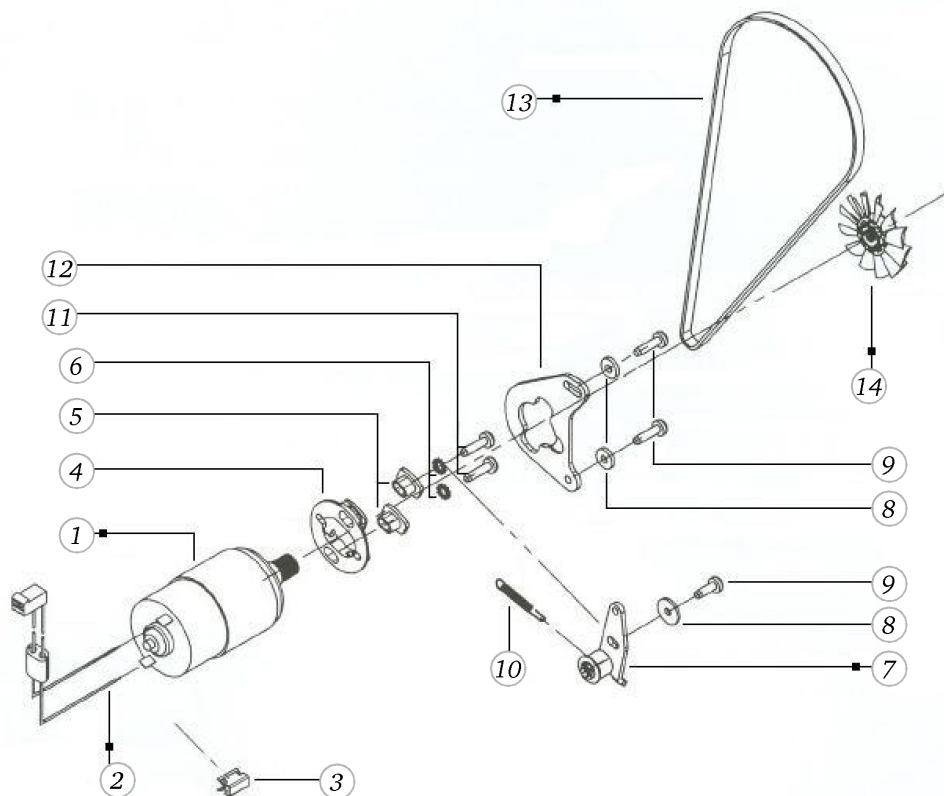

Belt

Pos	Item number	Description
1	0078847201	DRIVER MOTOR CPL
2	0038537101	MOTOR CABLE CPL
3	0048315000	Clamp
4	0078985100	Cuff
4	0078985200	Cuff
5	0078995100	bushing
5	0078995200	Bushing
6	23350653++	Curved Spring Washe d4.3xD8xs0.5
7	0302147000	BELT STRETCHER PREASSEMBLED
8	22954313++	Washer d4.2xD14xs1.5
9	0078865044	Socket Pan Head Thread Forming Screws M4x12 DIN7500 - BN13916 Art-No. 2027607
10	25604703++	TENSION SPRING
11	0078865045	Socket Pan Head Thread Forming Screws M4x16 DIN7500 - BN13916 Art-No. 2027615
12	0088495000	MOTOR SUPPORT
13	0079035002	BELT STD-554-S2M-6
14	0304355200	MOTOR FAN