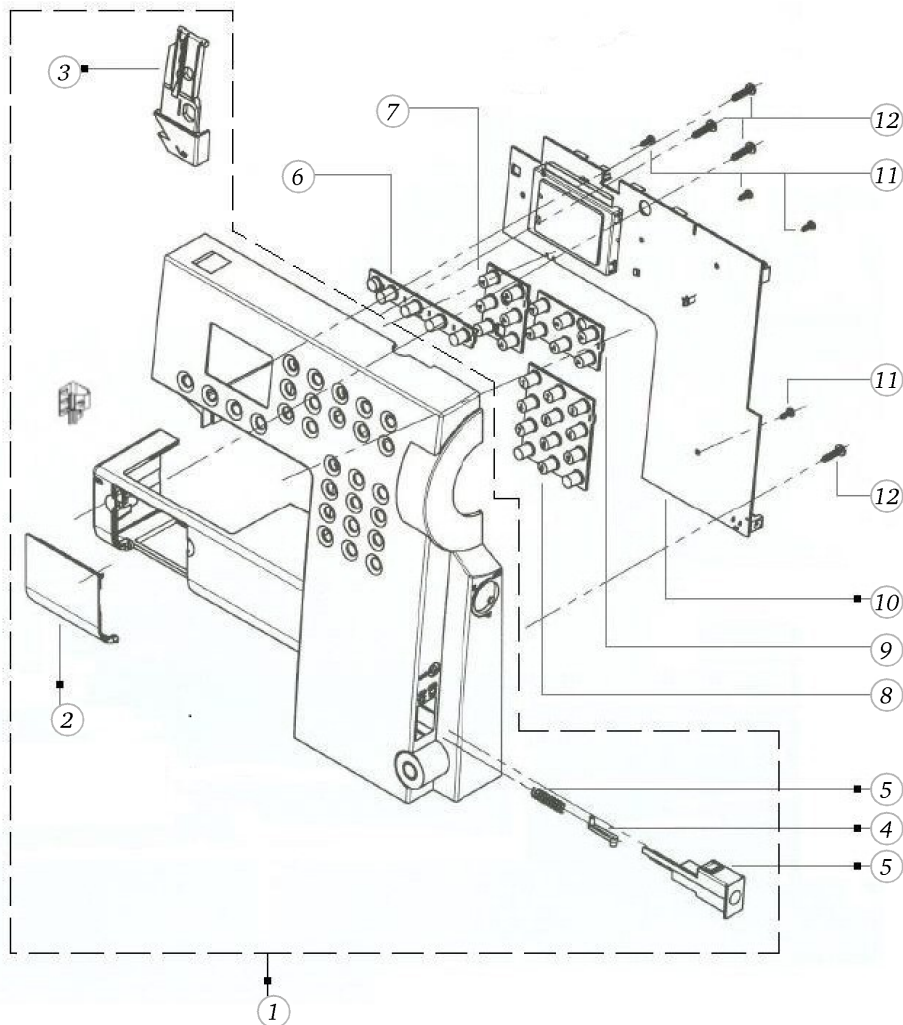

activa 125 / 135 / 145

Print with front faceplate (activa 125)

Pos	Item number	Description
1	0300797601	FRONT COVER ASSEMB. ACTIVA 125
2	0300827000	BOBBIN DOOR CPL
3	0300815000	REVERSE PUSH BUTTON
4	0300965000	SWITCH LEVER
5	0300955000	SWITCH PUSH BUTTON
5	0321135000	SPRING
6	0300945001	RUBBER PAD NS 1
7	0300935000	RUBBER PAD PF
8	0300925000	RUBBER PAD NUM
9	0300995002	RUBBER PAD MEM
10	0155007601	PRINT-S A125/A135/145/135PE
10	0155007701	print S activa
11	0023345035	SCREW
12	0329895034	Delta PT pan head screw