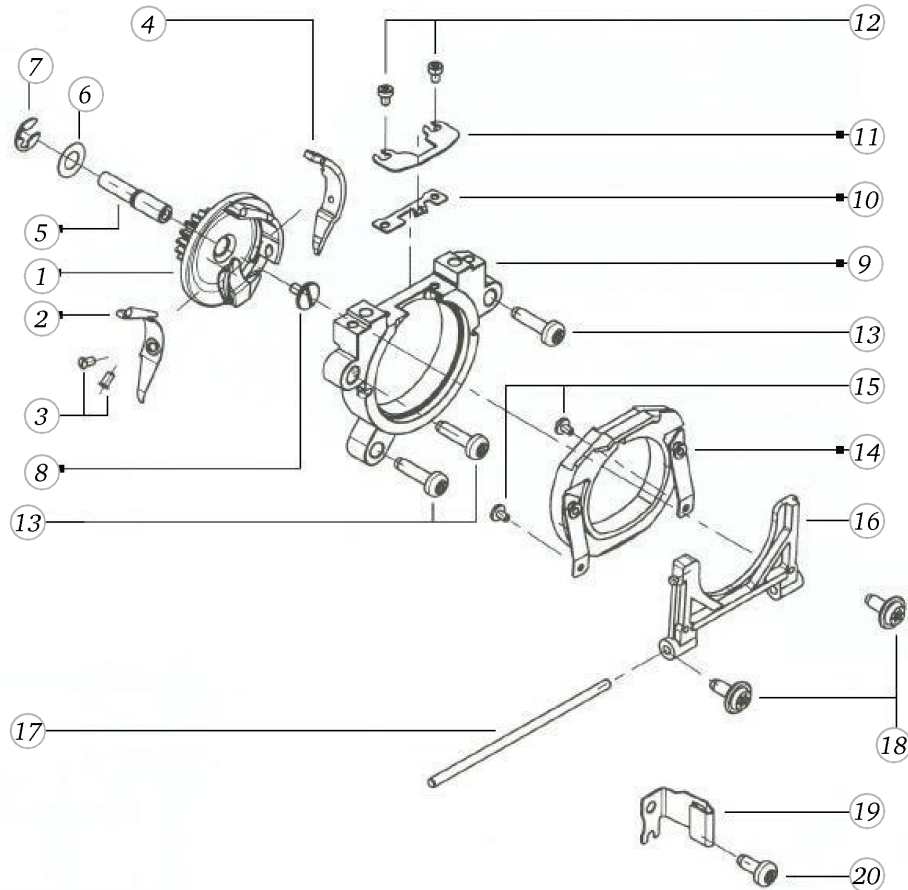

Zur Zeit ist
leider kein Bild
vorhanden.

Spare Parts

activa 125 / 135 / 145

Chassis

Pos	Item number	Description
1	0088505000	CHASSIS MACHINED
2	0300975000	STITCH PLATE FRAME
3	22502313++	HEXAGONAL NUT
4	23225753++	Curved Spring Washers M3 DIN 137 A - BN795 Art-No. 1280317
5	0026045200	SPECIAL BOLT
6	0302025000	STITCHPALTE/STANDARD(5,5MM)(
7	0302005000	NEEDLE PLATE SCREW
8	0301015000	SHEET METAL SUPPORT
9	0078865043	Socket Pan Head Thread Forming Screws M4x10 DIN7500 - BN13916 Art-No. 2027593

Base plate

Pos	Item number	Description
1	0301485100	BASEPLATE COVER
2	0300887100	BASEPLATE ASSEMBLED
3	0003445000	RUBBER FOOT
4	0023345000	Screw Pan Head Pt 3 x 8 WN1452 - BN20138 Art-No. 3216015
5	0003597000	RUBBER FEET CPL.
6	0078865054	SCREW TORX DUOTAPTITE

Pos	Item number	Description
4	0314007200	HOOK-DRIVER-PREASS.
1	0314007300	HOOK DRIVER PREASS.
2	0007325100	DRIVER SPRING
3	21500683++	SCREW M2.5
4	0020485000	SUPPORT SHEET
5	0300025000	AXLE
6	23228553++	Washer 6.2/10x0.15
7	23501753++	Circlip For Shafts d1 5 DIN6799 - BN809 Art-No.1284665
8	0017205200	LOW-HEAD-SCREW-M3
8	0017205300	thru head screw
9	0088025000	HOOK-GUIDEWAY FINISHED
10	0031635100	THREAD GUIDE
11	0066335100	THREAD GUIDE PLATE
12	0077525020	SCREW TORX M2.5X4
13	0078865045	Socket Pan Head Thread Forming Screws M4x16 DIN7500 - BN13916 Art-No. 2027615
14	0015387200	SHUTTLE RACE COVER CPL.
15	0329495001	SCREW M2,3X4
16	0015867000	HOLDER CPL
17	0082255004	CYLINDRICAL PIN D3X80
18	0078885043	Button Head Screw Torx Dt M4x10
19	0301315000	LATCH
19	0301315100	latch
20	0078865043	Socket Pan Head Thread Forming Screws M4x10 DIN7500 - BN13916 Art-No. 2027593