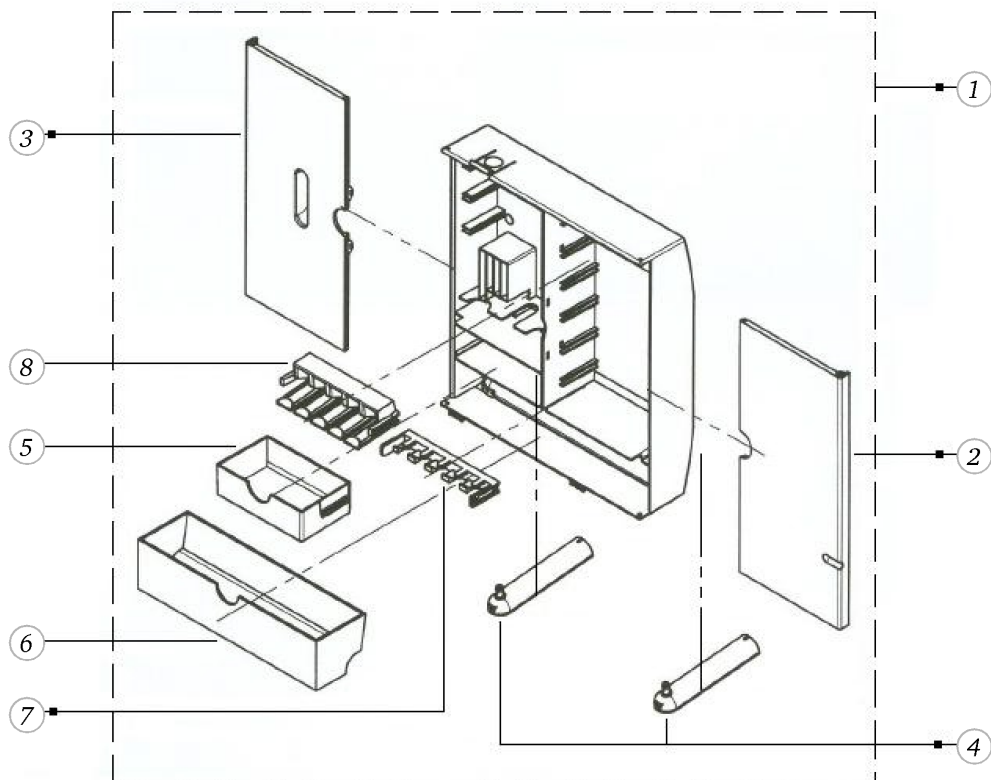

Knee lifter (FHS) Free Hand system

Pos	Item number	Description
1	0301467000	FREE HAND -KIT FHS
2	0301365000	SEESAW
3	0077675100	Eccentric
4	0078865044	Socket Pan Head Thread Forming Screws M4x12 DIN7500 - BN13916 Art-No. 2027607
5	0301477000	CONNECTING STRAP CPL
6	22952013++	Flat Washers M3 ISO 7089 - BN14683 Art-No. 1729241
7	23500853++	Circlips For Shafts d1 2.3 DIN6799 - BN809 Art- No.1284630
8	0078905000	SPRING
9	0082255003	CYLINDRICAL PIN Ø5-h8x16
10	0301347000	FHS BEARING SHEET CPL
11	0016357700	Knee Lifter Lever Cpl.
12	0078885043	Button Head Screw Torx Dt M4x10

Sewing platform

Pos	Item number	Description
1	0303475101	SEWING TABLE TRANSPARENT
2	0079475100	SEAM GUIDE

Pos	Item number	Description
1	0303967204	accessories box cpl. with door bulges, with snapper
2	0303975100	DOOR RIGHT
3	0303985000	DOOR LEFT
4	0303997000	SWING FOOT CPL. BLUE
5	0304005000	DRAWER SMALL BLUE
6	0304015000	DRAWER LARGE BLUE
7	0304025000	Rack For Foot
8	0304035000	RACK FOR BOBBIN