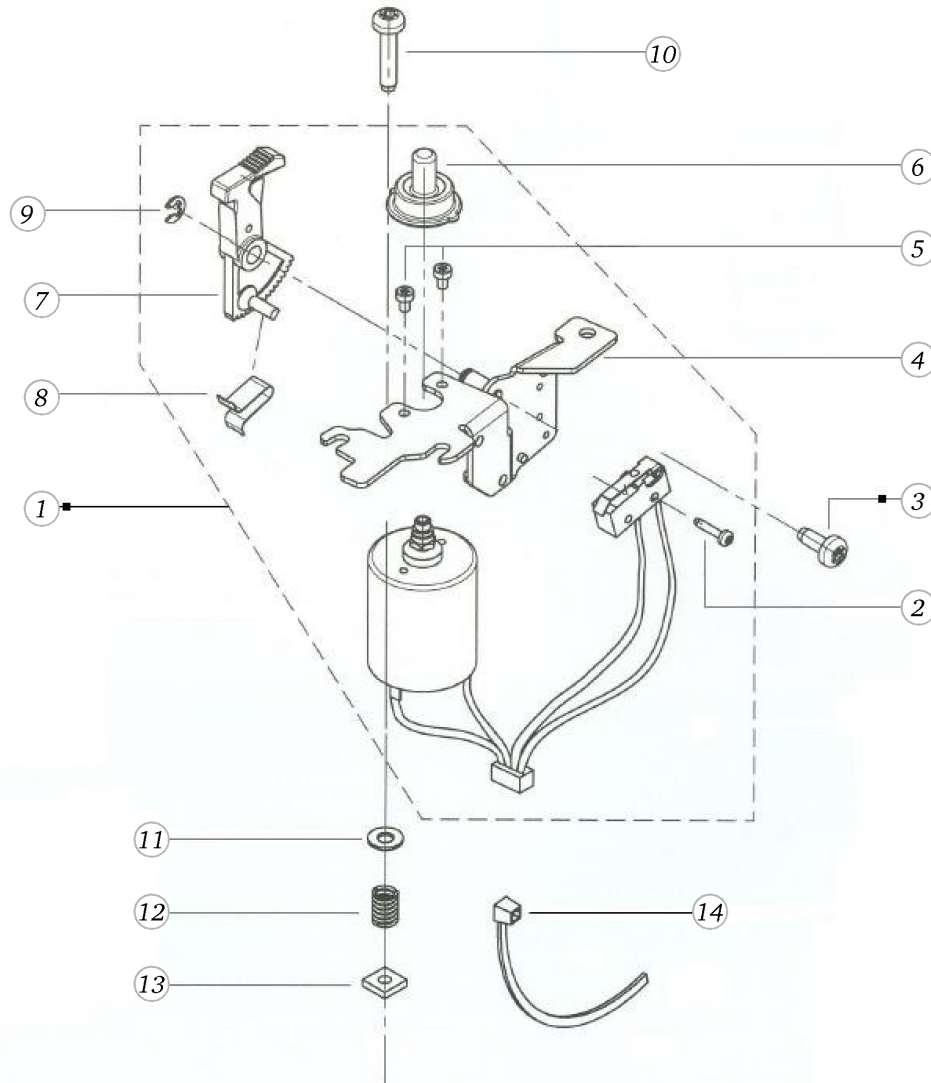

Belt

Pos	Item number	Description
1	0078847201	DRIVER MOTOR CPL
2	0038537101	MOTOR CABLE CPL
3	0048315000	Clamp
4	0078985100	Cuff
4	0078985200	Cuff
5	0078995100	bushing
5	0078995200	Bushing
6	23350653++	Curved Spring Washe d4.3xD8xs0.5
7	0302147000	BELT STRETCHER PREASSEMBLED
8	22954313++	Washer d4.2xD14xs1.5
9	0078865044	Socket Pan Head Thread Forming Screws M4x12 DIN7500 - BN13916 Art-No. 2027607
10	25604703++	TENSION SPRING
11	0078865045	Socket Pan Head Thread Forming Screws M4x16 DIN7500 - BN13916 Art-No. 2027615
12	0088495000	MOTOR SUPPORT
13	0079035002	BELT STD-554-S2M-6
14	0304355200	MOTOR FAN

Main shaft with hand wheel

Pos	Item number	Description
1	0077797101	MAINSHAFT CPL.
2	0077715001	HAND WHEEL
3	0078235002	Bearing 10
4	0077785100	CLAMPING CLOW
5	0078865043	Socket Pan Head Thread Forming Screws M4x10 DIN7500 - BN13916 Art-No. 2027593
6	0019947301	BELT DRIVE 24 TEETH
7	0078685072	Hexalobular Socket Set Screws M5x0,5x5
8	0079035022	BELT 188 XL
9	0077547101	SYNCHR.DISK CPL.
10	0078665043	Hexalobular Socket Set Screws M4x6 ISO 4026 - BN11493 Art-No. 3060208
11	22684183++	Square Thin Nuts M4 DIN 562 - BN145 Art-No. 1092502
12	0079665011	Circlip For Shafts As 9.0, Benzing
13	0077817000	Adjusting Ring Cpl.
14	303200031+	Washer
15	0078955071	Synthetic Washer 10,3 x 17 x 1
16	0077807100	BALANCE PIECE CPL.
17	0077525067	SCREW