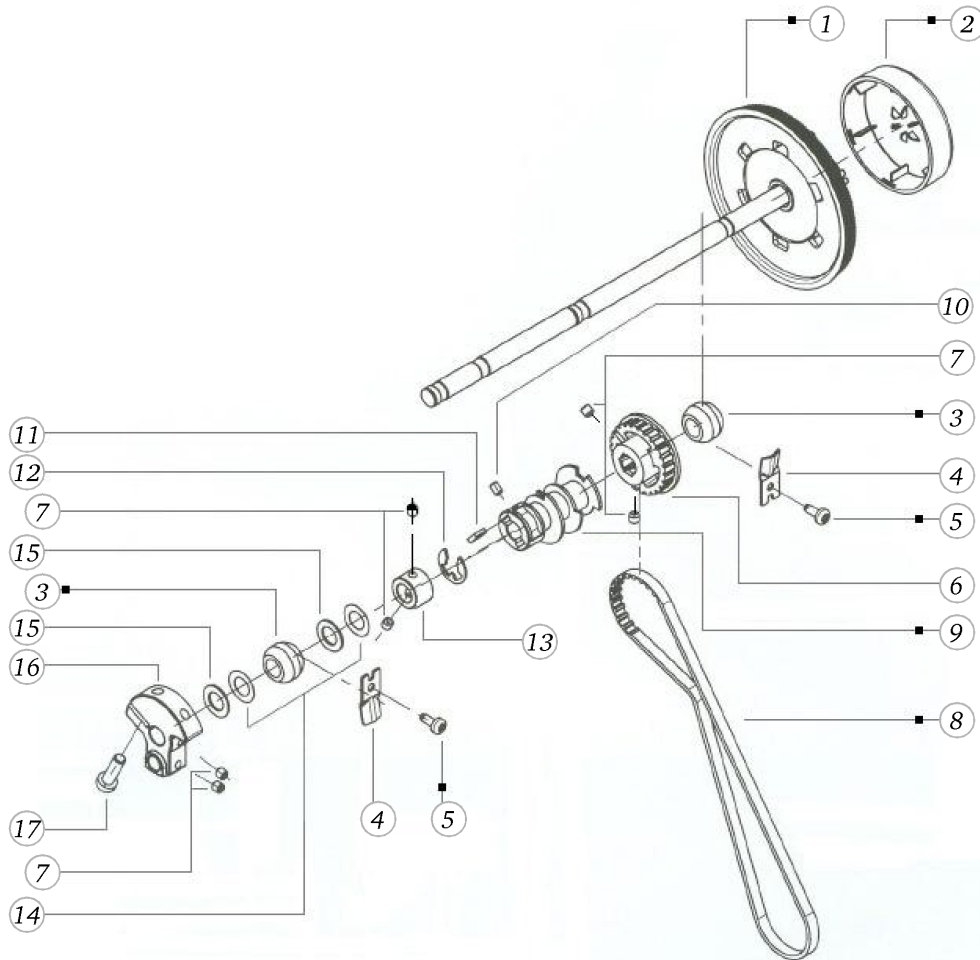

Main shaft with hand wheel

Pos	Item number	Description
1	0077797101	MAINSHAFT CPL.
2	0077715001	HAND WHEEL
3	0078235002	Bearing 10
4	0077785100	CLAMPING CLOW
5	0078865043	Socket Pan Head Thread Forming Screws M4x10 DIN7500 - BN13916 Art-No. 2027593
6	0019947301	BELT DRIVE 24 TEETH
7	0078685072	Hexalobular Socket Set Screws M5x0,5x5
8	0079035022	BELT 188 XL
9	0077547101	SYNCHR.DISK CPL.
10	0078665043	Hexalobular Socket Set Screws M4x6 ISO 4026 - BN11493 Art-No. 3060208
11	22684183++	Square Thin Nuts M4 DIN 562 - BN145 Art-No. 1092502
12	0079665011	Circlip For Shafts As 9.0, Benzing
13	0077817000	Adjusting Ring Cpl.
14	303200031+	Washer
15	0078955071	Synthetic Washer 10,3 x 17 x 1
16	0077807100	BALANCE PIECE CPL.
17	0077525067	SCREW