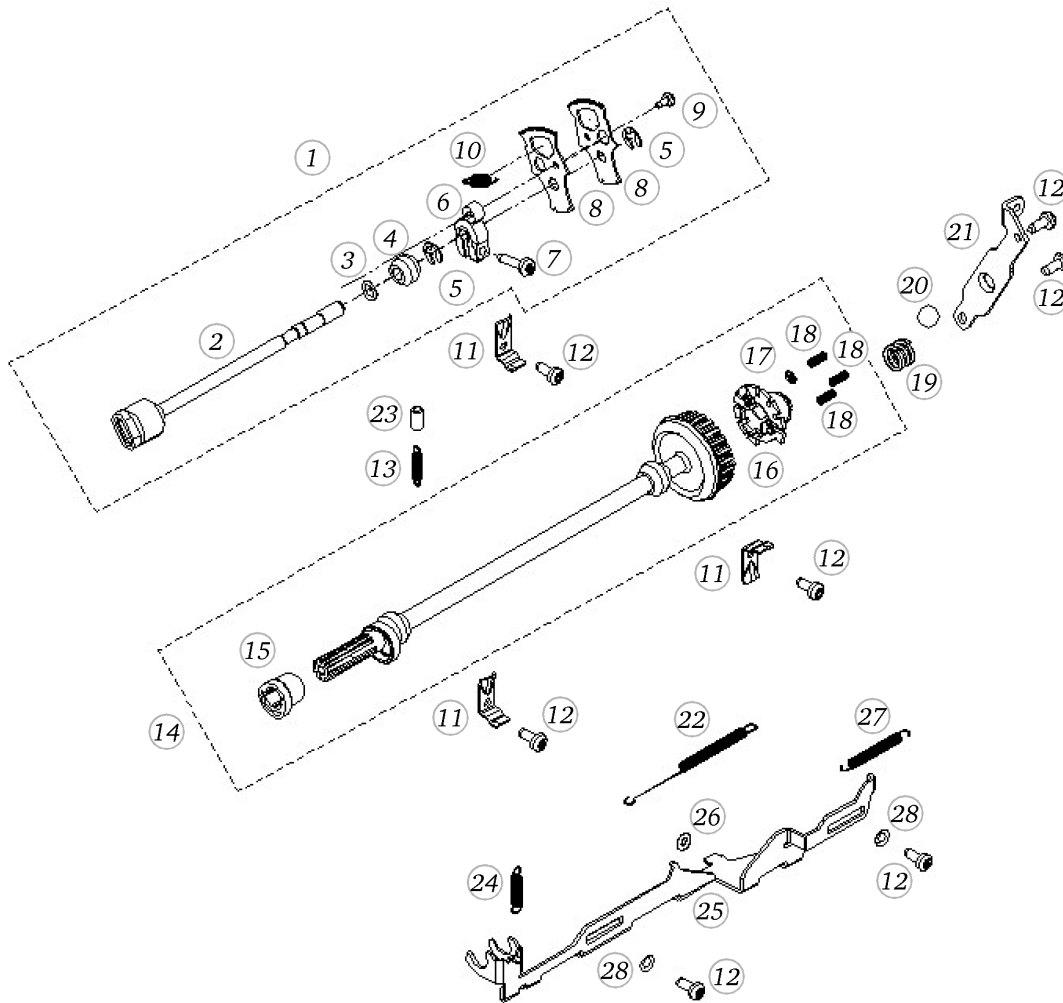

Base plate

Pos	Item number	Description
1	0301485100	BASEPLATE COVER
2	0300887100	BASEPLATE ASSEMBLED
3	0003445000	RUBBER FOOT
4	0023345000	Screw Pan Head Pt 3 x 8 WN1452 - BN20138 Art-No. 3216015
5	0003597000	RUBBER FEET CPL.
6	0078865054	SCREW TORX DUOTAPTITE

Hook with bobbin

Pos	Item number	Description
1	0302065400	CB-HOOK
2	0015367200	BOBBIN
2	0015367300	bobbin
3	0015347800	BOBBIN CASE CPL. NICKEL
3	0015347250	bobbin case cpl. bobbin case hinge nickle platet YS
4	317006333+	BOBBIN CASE SPRING
5	317007030+	SCREW
6	25512503++	SPRING
7	0005685200	BOBBIN CASE HINGE NICKEL PLATE
8	0005695100	BOBBIN CASE HINGE NICKEL PLATED

Crank- and Base Shaft

Pos	Item number	Description
4	0078367002	CRANK SHAFT CPL.
1	0078367302	CRANK SHAFT CPL.
2	0078365001	CRANK SHAFT
3	0078955031	Synthetic Washer
4	0078235001	Bearing
5	23501753++	Circlip For Shafts d1 5 DIN6799 - BN809 Art-No.1284665
6	0078035100	STITCH LENGTH CLAMP V180
7	0078865045	Socket Pan Head Thread Forming Screws M4x16 DIN7500 - BN13916 Art-No. 2027615
8	0078025000	TOOTH SEGMENT
9	0078865033	Socket Pan Head Thread Forming Screws M3x6 DIN7500 - BN13916 Art-No. 2027534
10	0078445000	Tension Spring De=5,0 L0=15,5 d=0,5
10	0343315000	Tension Spring De=6 L0=18,5 d=0,85
11	0078715200	FIXATION PIECE
12	0078865043	Socket Pan Head Thread Forming Screws M4x10 DIN7500 - BN13916 Art-No. 2027593
13	0079187100	Spring Cpl
14	0304497001	HOOK DRIVE CRANK CPL.
15	0048555000	LIFTING CAM
16	0048305000	CARRIER
17	0079135003	Circlip d3 2 Quicklock - BN833 Art-No.1292811
18	0049645000	SPRING
19	0303625000	SPRING
20	0011695003	ball G40 dm10
21	0048285200	THRUST BEARING PLATE
22	0078435000	SPRING
23	0321705000	HOSE
24	25603003++	TENSION SPRING
25	0301415000	FEEDDOG LINKAGE LEVER
26	0030735002	o-ring seal D4/d2 70ShoreA NBR DIN3771
27	25606703++	TENSION SPRING
28	23226953++	WASHER 5.3x8.5x0.15