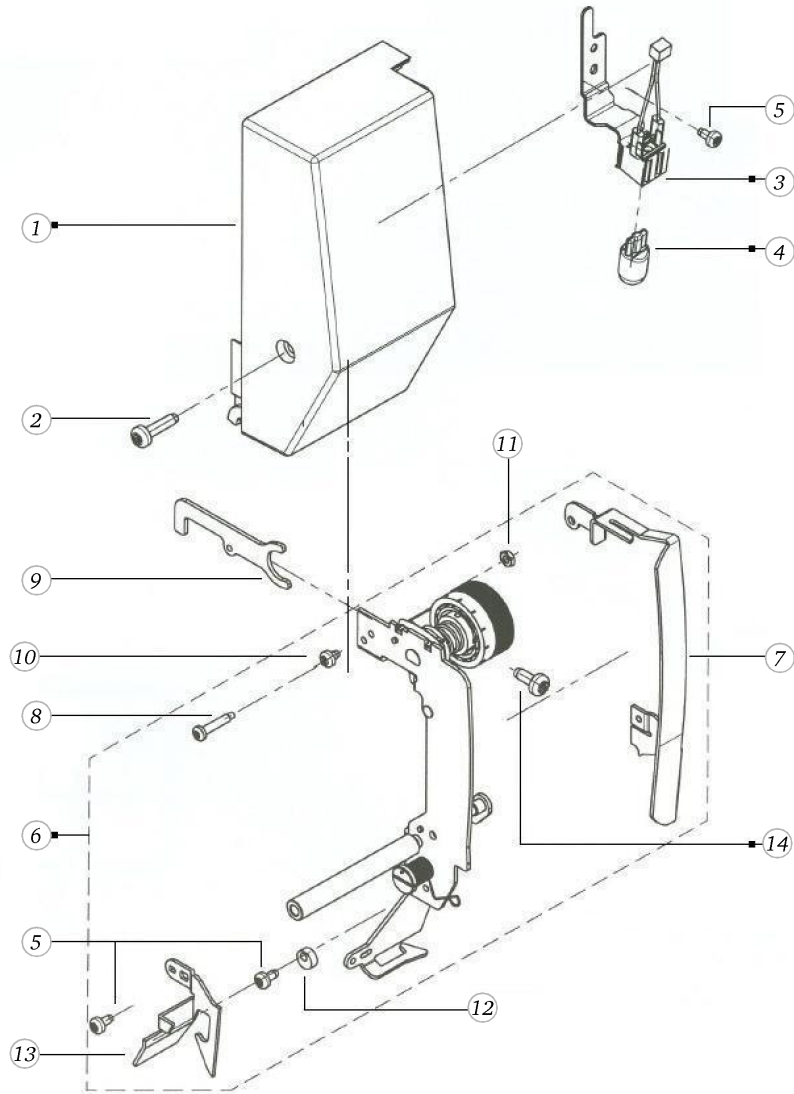

activa 125 / 135 / 145

Thread tension (activa 135 / 135 PE)

Pos	Item number	Description
1	0048937202	HEAD COVER ASSEMBLED ACTIVA 135
2	0078865045	Socket Pan Head Thread Forming Screws M4x16 DIN7500 - BN13916 Art-No. 2027615
3	0049987000	SEWING LIGHT CPL
4	0075355000	LAMP LC-12-5-A
4	0075355100	Lamp LC12-5
5	0078865033	Socket Pan Head Thread Forming Screws M3x6 DIN7500 - BN13916 Art-No. 2027534
6	0049417700	take up lever cover cpl. standard
7	0079505300	TAKE-UP-LEVER COVER
8	0300295100	ADJUSTING SCREW
9	0049325200	RELEASE FORK
10	0032465007	Socket Button Head Screws M3x 4 ISO 7380-1 - BN6404 Art-No. 3148111
11	22502013++	Hex Jam Nut M3 Din439b
12	0079565000	BUFFER BLOCK
13	0079515000	COVER REGULATOR
14	0078865043	Socket Pan Head Thread Forming Screws M4x10 DIN7500 - BN13916 Art-No. 2027593

activa 125 / 135 / 145

Thread tension (activa 145)

Pos	Item number	Description
1	0048937203	HEAD COVER ASSEMBLE 145
2	0078865045	Socket Pan Head Thread Forming Screws M4x16 DIN7500 - BN13916 Art-No. 2027615
3	0049987000	SEWING LIGHT CPL
4	0075355000	LAMP LC-12-5-A
4	0075355100	Lamp LC12-5
5	0078865033	Socket Pan Head Thread Forming Screws M3x6 DIN7500 - BN13916 Art-No. 2027534
6	0049417700	take up lever cover cpl. standard
7	0079505300	TAKE-UP-LEVER COVER
8	0300295100	ADJUSTING SCREW
9	0049325200	RELEASE FORK
10	0032465007	Socket Button Head Screws M3x 4 ISO 7380-1 - BN6404 Art-No. 3148111
11	22502013++	Hex Jam Nut M3 Din439b
12	0079565000	BUFFER BLOCK
13	0079515000	COVER REGULATOR
14	0078865043	Socket Pan Head Thread Forming Screws M4x10 DIN7500 - BN13916 Art-No. 2027593