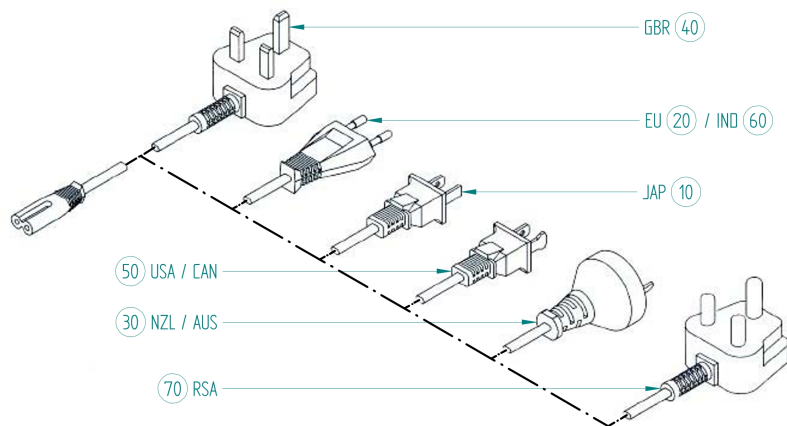

activa 125 / 135 / 145

Power Plug

Pos	Item number	Description
10	0079287004	Power Cord Cpl. Japan
20	0079287303	Power Cord Cpl. Europe
30	0079287002	Power Cord Cpl. New Zealand / Australia
40	0079287001	Power Cord Cpl. Great Britain
50	0079287300	Power Cord Cpl. USA / CAN
60	0079287000	Power Cord India
70	0079287405	Power Cord Cpl. South Africa