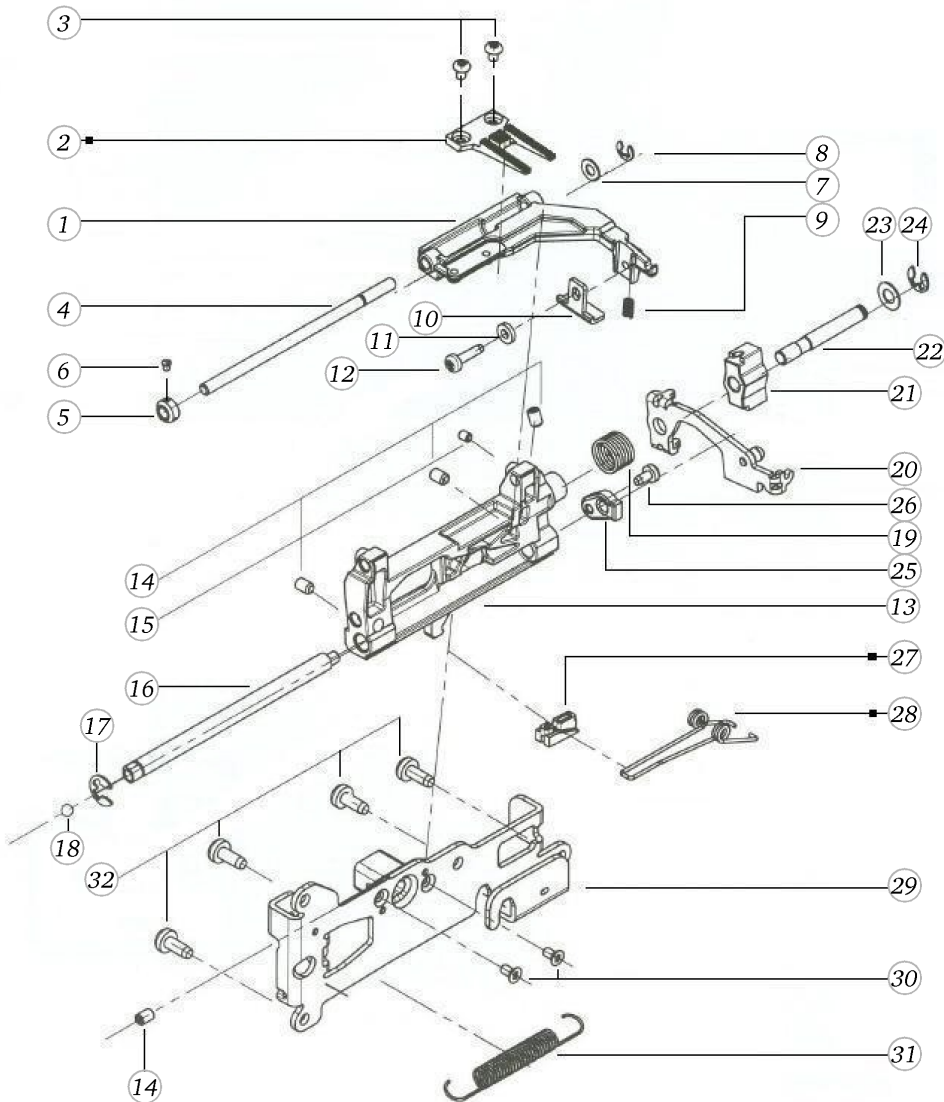

Feed dog unit

Pos	Item number	Description
1	0302217000	FEEDDOG SUPPORTER CPL.
2	0302155000	FEEDDOG 5.5 MM
3	0032465008	Socket Button Head Screws M3x4.5 screw head after BN6404
4	0302015000	SLIDING AXLE
5	0011217001	Adjusting Ring Cpl with 1 screw
6	20500353++	Cylinder Head Screw M2x2.5
7	22954983++	Shim rings
8	23501153++	Circlips For Shafts d1 3.2 DIN6799 - BN809 Art-No.1284649
9	25524003++	Spring
10	0000785200	ADJUSTING PLATE
11	22952113++	Washer 3.2/7x1.5 black finished
12	0078865036	socket pan head thread forming screws
13	0000245400	FEED DOG FORK
14	0078665043	Hexalobular Socket Set Screws M4x6 ISO 4026 - BN11493 Art-No. 3060208
15	0078665031	Hexalobular Socket Set Screws M3x4 ISO 4026 - BN11493 Art-No. 3060200
16	0049695100	ECCENTRIC SHAFT
17	23501753++	Circlip For Shafts d1 5 DIN6799 - BN809 Art-No.1284665
18	0011695002	Steel Ball G40 D4 DIN5401 - BN869 Art-No. 1316281
19	0079055000	SPRING
20	0078047200	THRUST REVERSER CPL.
21	0078065100	BEARING
22	0078075000	BOLT
23	23100203++	Flat Washer d5.2-10x0.5
24	23501453++	Circlips For Shafts d1 4 DIN6799 - BN809 Art-No.1284657
25	0049975000	BEARING
26	0078865033	Socket Pan Head Thread Forming Screws M3x6 DIN7500 - BN13916 Art-No. 2027534
27	0049595000	SLIDE BLOCK